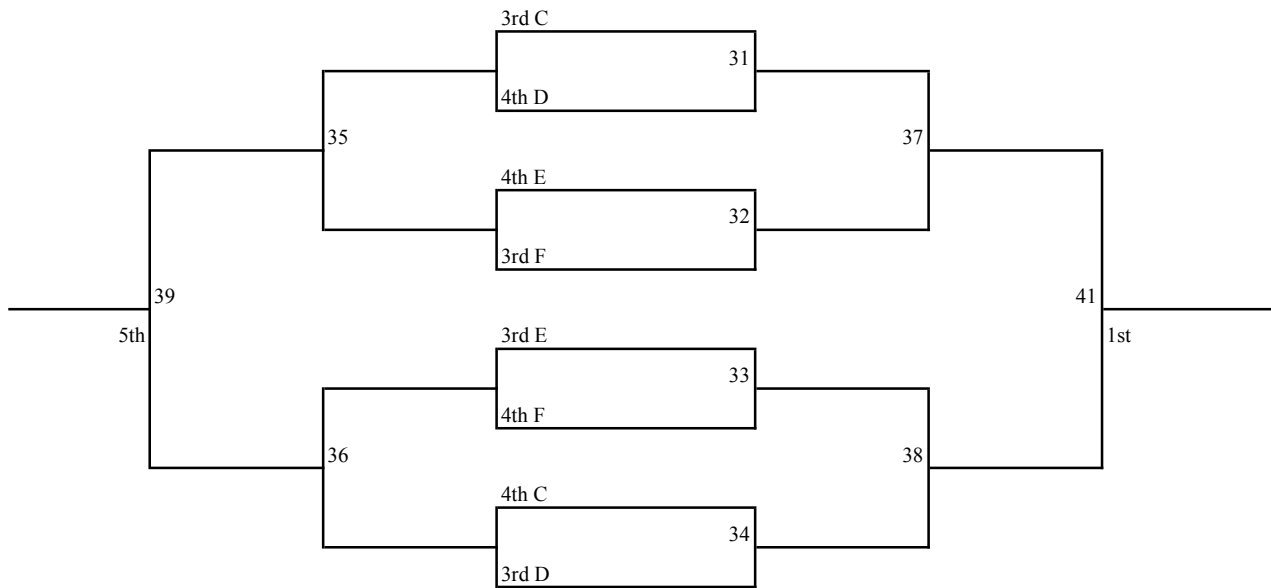

Girls - Heat Division Playoffs

Girls - Blue Division Playoffs

L35
1:15 @ IMM
5th F

L37
40
L38 3rd

L36
2:20 @ IMM
5th F